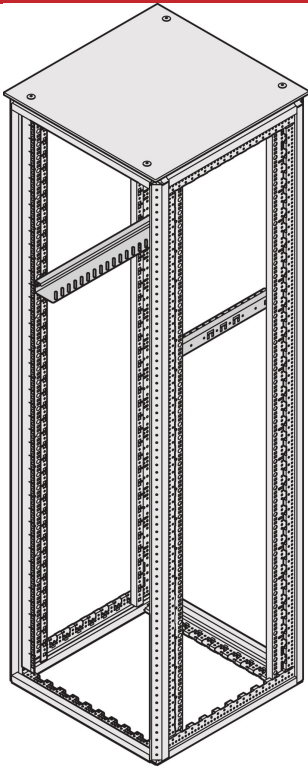

Varistar CP Slide Rail

Mounts on four 19" slide mounts with 25/100 kg weight capacity.

CERTIFICATIONS

CARACTERISTICI

Mounts on four 19" slide mounts

Wide support surface (48 mm)

Can be fitted in 1 U increments (attach and screw into place)

SPECIFICAȚII

Product Type: Slide Rail

Material: Oțel

Table 1/2

Număr de catalog	Static Load	Package Quantity	Finish	Height	Length	Works With
23130-096	25kg	2	Aluminum-Zinc Plated	500mm	456mm	Varistar CP
23130-099		2	Aluminum-Zinc Plated			Varistar CP
23130-116	100kg	2	Aluminum-Zinc Plated	200mm	156mm	Varistar CP
23130-120	100kg	2	Aluminum-Zinc Plated	740mm	699mm	Varistar CP
23130-118	100kg	2	Aluminum-Zinc Plated	500mm	458mm	Varistar CP
23130-098	25kg	2	Aluminum-Zinc Plated	740mm	699mm	Varistar CP
23130-097	25kg	2	Aluminum-Zinc Plated	700mm	656mm	Varistar CP
23130-119	100kg	2	Aluminum-Zinc Plated	700mm	658mm	Varistar CP
23130-123	100kg	10	Aluminum-Zinc Plated	500mm	458mm	Varistar CP
23130-101	25kg	10	Aluminum-Zinc Plated	500mm	456mm	Varistar CP
23130-124	100kg	10	Aluminum-Zinc Plated	700mm	658mm	Varistar CP
23130-102	25kg	10	Aluminum-Zinc Plated	700mm	656mm	Varistar CP
23130-125	100kg	10	Aluminum-Zinc Plated	740mm	699mm	Varistar CP
23130-103	25kg	10	Aluminum-Zinc Plated	740mm	699mm	Varistar CP
23130-126		10	Aluminum-Zinc Plated			Varistar CP