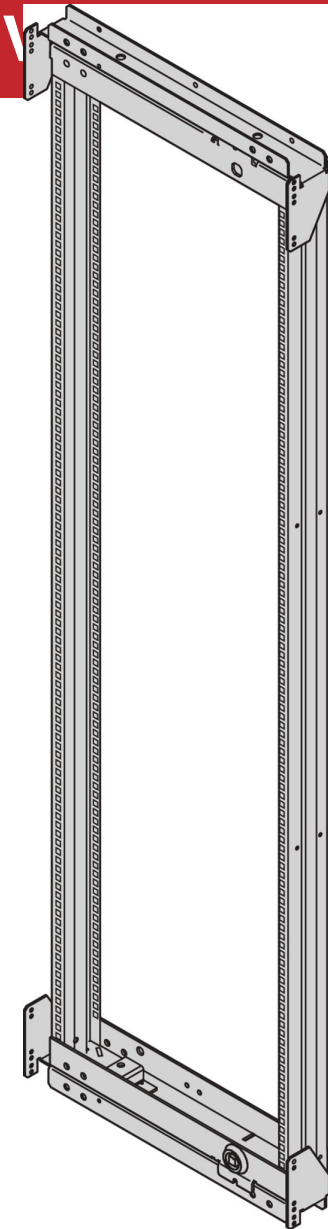

Swing Frame for 600 mm Width

The 19" swing frame allows the installation of sub-racks while simultaneously making wiring at the rear accessible.

Varistar CP swing frame comes with 150 KG load capacity, 120° movement and flexible pivot point.

CARACTERISTICI

For full height or partial-height mounting

Pivot point can be selected right or left

Can accommodate 19" chassis and 19" subracks (maximum depth 200 mm)

120° hinge, square locks including 2 keys

Load-carrying capacity 150 kg

SPECIFICAȚII

Width:	600mm
Product Type:	Cabinet/Rack Frame
Material:	Oțel

Table 1/2

Număr de catalog	Rack Height	Package Quantity	Color	Color Code	Finish	Height
21630-668	24U	1	Black Grey	RAL 7021	Vopsit Pulbere	1200mm
21630-678	47U	1	Black Grey	RAL 7021	Vopsit Pulbere	2200mm
21630-676	42U	1	Black Grey	RAL 7021	Vopsit Pulbere	2000mm
21630-674	38U	1	Black Grey	RAL 7021	Vopsit Pulbere	1800mm
21630-672	33U	1	Black Grey	RAL 7021	Vopsit Pulbere	1600mm
21630-670	29U	1	Black Grey	RAL 7021	Vopsit Pulbere	1400mm