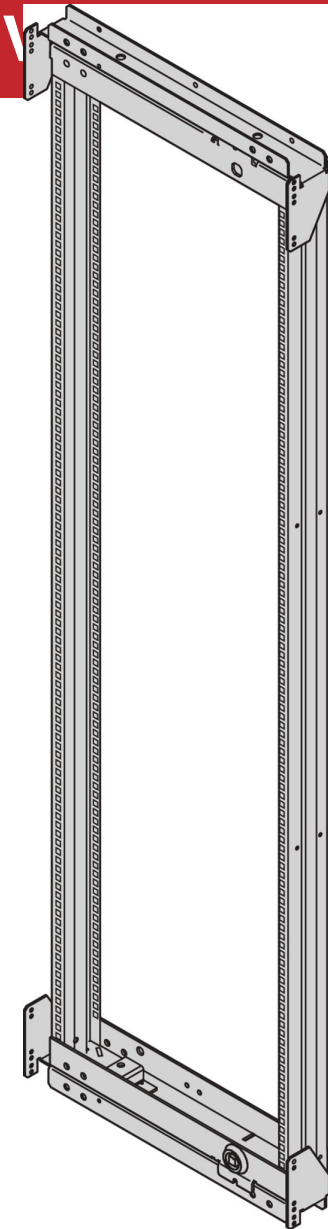

Swing Frame for 800 mm Width

The 19" swing frame allows the installation of sub-racks while simultaneously making wiring at the rear accessible.

Varistar CP swing frame comes with 150 KG load capacity, 120° / 160° movement and flexible pivot point.

CARACTERISTICI

For full height or partial-height mounting

Pivot point can be selected right or left

Can accommodate 19" chassis and 19" subracks

120° / 160° hinge, square locks including 2 keys

Load-carrying capacity 150 kg

Usable height within the swing frame is 4U lesser than the frame height to which the swing frame is attached to.

SPECIFICAȚII

Width:	800mm
Product Type:	Cabinet/Rack Frame
Material:	Oțel

Table 1/2

Număr de catalog	Angle	Rack Height	Package Quantity	Color	Color Code	Finish
21630-681	160° min	29U	1	Black Grey	RAL 7021	Vopsit Pulbere
21630-669	120° min	24U	1	Black Grey	RAL 7021	Vopsit Pulbere
21630-685	160° min	47U	1	Black Grey	RAL 7021	Vopsit Pulbere
21630-675	120° min	38U	1	Black Grey	RAL 7021	Vopsit Pulbere
21630-677	120° min	42U	1	Black Grey	RAL 7021	Vopsit Pulbere
21630-684	160° min	42U	1	Black Grey	RAL 7021	Vopsit Pulbere
21630-679	120° min	47U	1	Black Grey	RAL 7021	Vopsit Pulbere
21630-673	120° min	33U	1	Black Grey	RAL 7021	Vopsit Pulbere
21630-683	160° min	38U	1	Black Grey	RAL 7021	Vopsit Pulbere
21630-680	160° min	24U	1	Black Grey	RAL 7021	Vopsit Pulbere
21630-682	160° min	33U	1	Black Grey	RAL 7021	Vopsit Pulbere
21630-671	120° min	29U	1	Black Grey	RAL 7021	Vopsit Pulbere

DETALII SUPLIMENTARE DESPRE PRODUS

By aid of depth members 19" swing frames can be assembled directly on the cabinet frame or in depth-adjustable increments of 50 mm.

Please purchase the grounding kit separately.