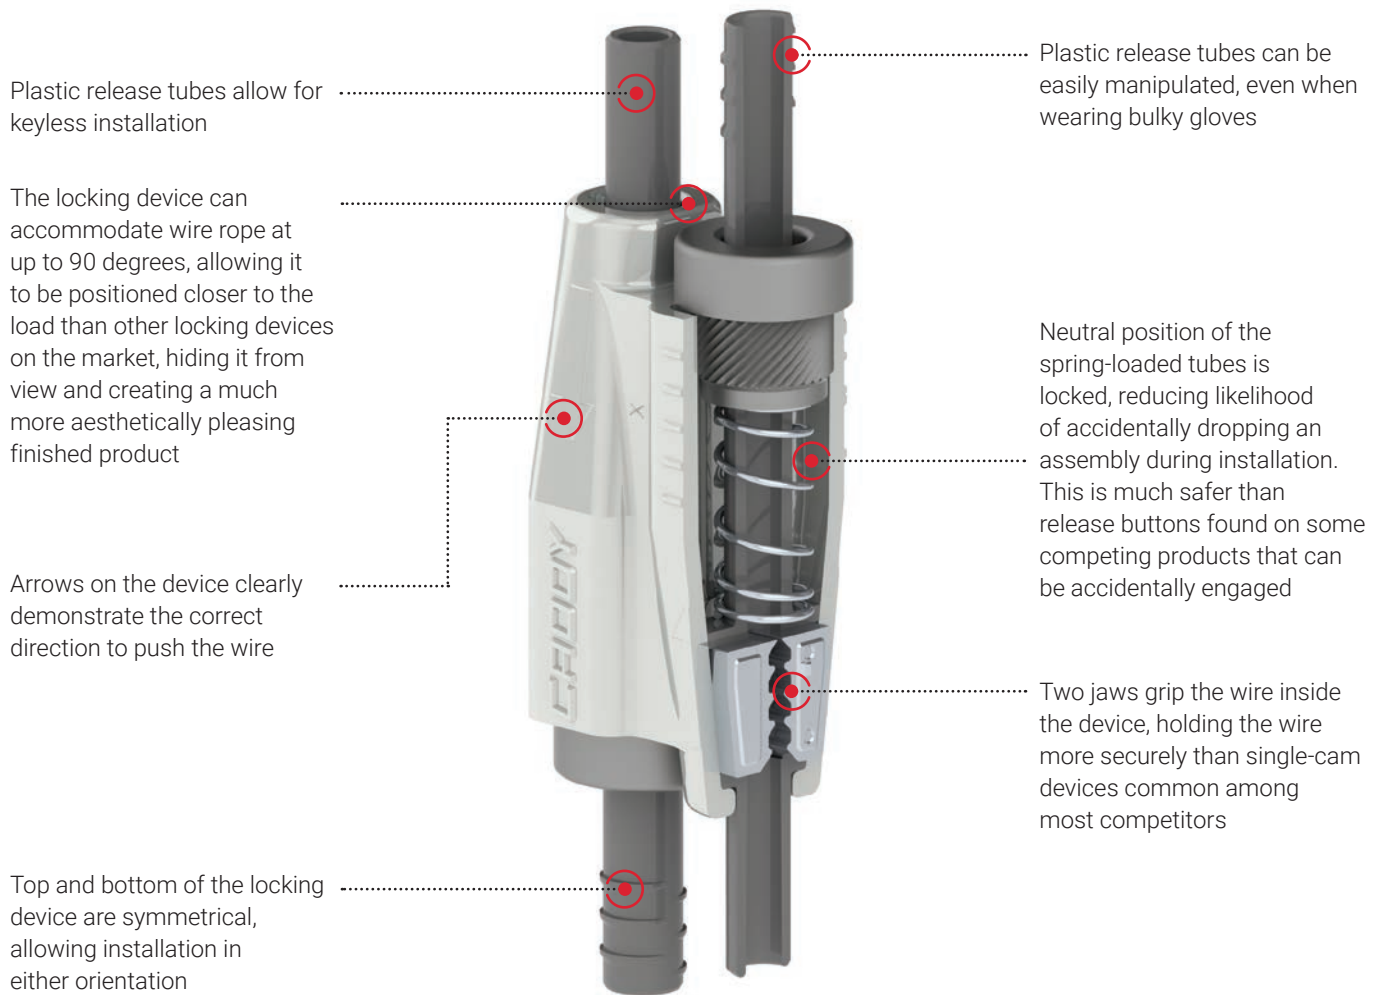

# nVent CADDY Speed Link

## Locking Device Features

Our powerful portfolio of brands:

**CADDY   ERICO   HOFFMAN   ILSCO   SCHROFF   TRACHTE**