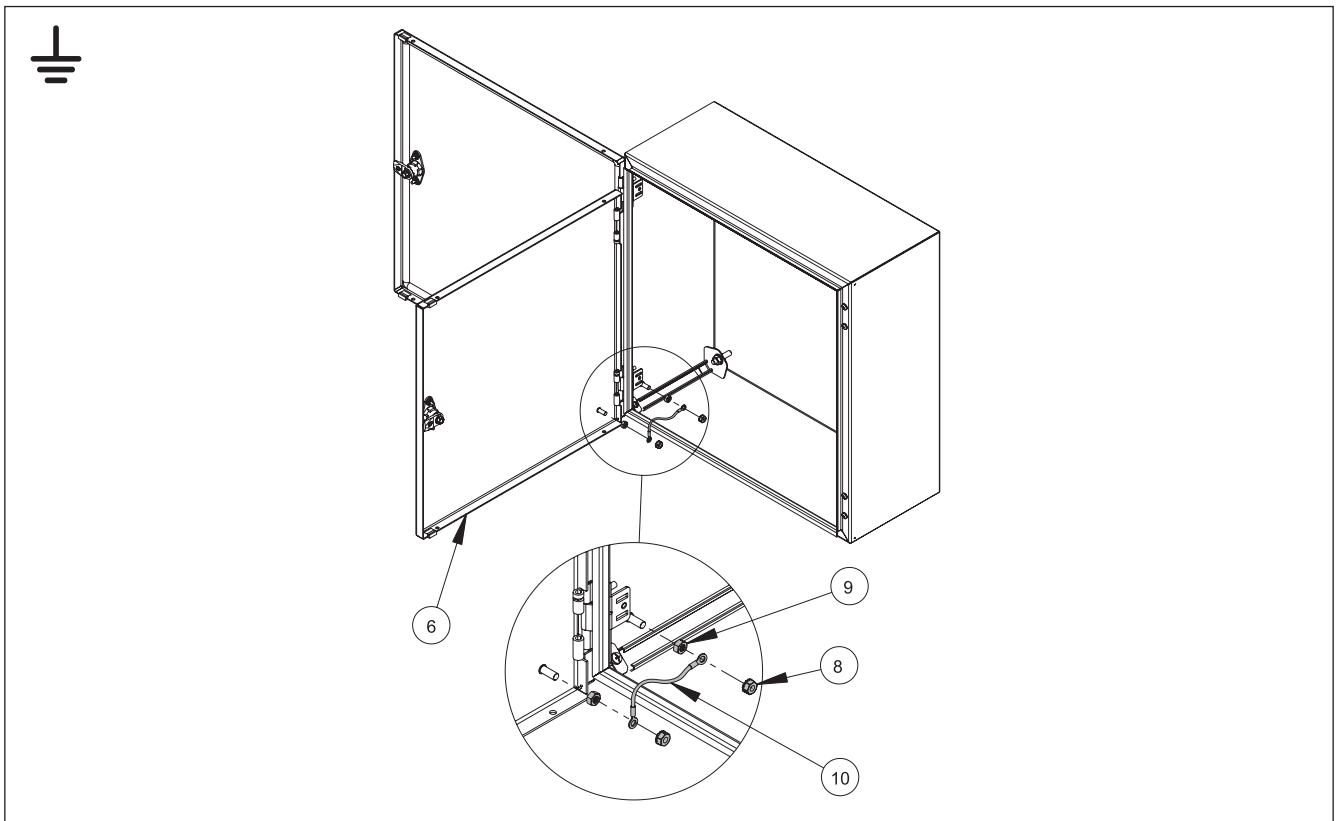

Our powerful portfolio of brands:

CADDY ERICO HOFFMAN ILSCO SCHROFF TRACHTE