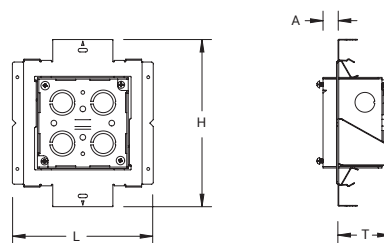

Available in three different options, designed for a wide range of applications. The TB425 is for 2.5" stud depths. The TB435 is for stud depths 3-5/8" and greater. The four-square box with 1/2" offset design is a ready-to-install assembly for devices and strobes that do not require a mud ring.

The TB425S option is for stud depths 3-5/8" and greater. The four-square box with no offset design allows for a mud ring to be used for mounting smaller devices for both single- and double-layer drywall.

FEATURES

- Used for mounting fire alarm devices and strobes
- Snap-on installation to Heavy Duty Telescoping Bracket allows for easy positioning along bracket
- Can also be mounted directly to metal studs
- For between stud applications, use with nVent CADDY Heavy Duty Telescoping Bracket
- For overhead applications use with Heavy Duty Telescoping Bracket and T-Grid Clip (sold separately)
- Easily adjusts for different depth wall and ceiling applications
- Screws inside fire alarm box allow for adjustment after drywall or ceiling tile installation, providing confidence to adapt to any situation
- Includes multiple knockouts on each side of the box
- Design provides built in far side support for minimum stub depths
- Includes depth stamps marked directly on the product for easy positioning
- Drop-wire attachment point

Finish: Pregalvanized
Material: Steel

Catalog Number	Stud Wall Depth	Box Size	Box Depth	Knockout Sizes	Far Side Support Depth	A	Length L	Height H	Thickness T	Unit Weight
TB425	2-1/2"	4"	2-1/2"	1/2", 3/4"	2-1/2"	1/2"-1-1/4"	6.2"	7.36"	2.36"	1.36 lb
TB425S	3-5/8"	4"	2-1/2"	1/2", 3/4"	3-5/8"	0"-3/4"	6.2"	7.36"	3.36"	1.42 lb
TB435	3-5/8"	4"	3-1/2"	1/2", 3/4"	3-5/8"	1/2"-1-1/2"	6.2"	7.36"	3.36"	1.67 lb