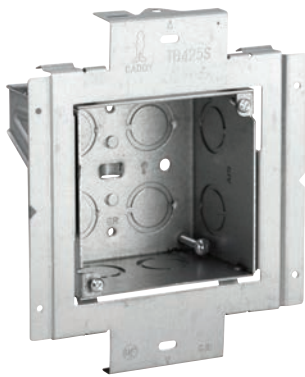

nVent CADDY Adjustable Depth Box with Mounting Plate

nVent CADDY Adjustable Depth Box with Mounting Plate is a pre-galvanized adjustable depth box for mounting fire alarm devices and strobes, designed for on-stud and between stud applications. With two screws inside the box, installers can easily adjust to different depths after installation of drywall or ceiling tiles.

Available in three different options, designed for a wide range of applications. The TB425 is for 2.5" stud depths. The TB435 is for stud depths 3-5/8" and greater. The four-square box with 1/2" offset design is a ready-to-install assembly for devices and strobes that do not require a mud ring.

The TB425S option is for stud depths 3-5/8" and greater. The four-square box with no offset design allows for a mud ring to be used for mounting smaller devices for both single- and double-layer drywall.

FEATURES

- Used for mounting fire alarm devices and strobes
- Snap-on installation to Heavy Duty Telescoping Bracket allows for easy positioning along bracket
- Can also be mounted directly to metal studs
- For between stud applications, use with nVent CADDY Heavy Duty Telescoping Bracket
- For overhead applications use with Heavy Duty Telescoping Bracket and T-Grid Clip (sold separately)
- Easily adjusts for different depth wall and ceiling applications
- Screws inside fire alarm box allow for adjustment after drywall or ceiling tile installation, providing confidence to adapt to any situation
- Includes multiple knockouts on each side of the box
- Design provides built in far side support for minimum stub depths
- Includes depth stamps marked directly on the product for easy positioning
- Drop-wire attachment point