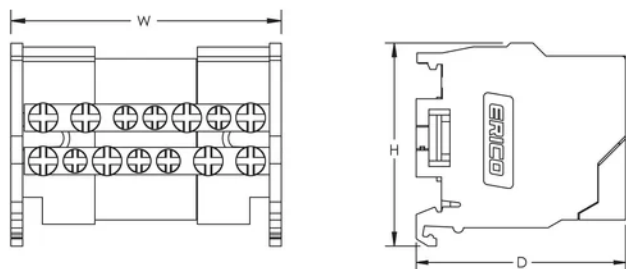

DIAGRAMS

VARNING

---

nVent produkter ska installeras och användas endast så som anges i nVents bruksanvisning och utbildningsmaterial. Bruksanvisningar är tillgängliga på www.nvent.com och från din nVent kundtjänstrepresentant. Felaktig installation, missbruk, felapplicering eller annan brist i att helt följa nVents instruktioner och varningar kan orsaka att produkten brister, egendomsskador, allvarliga kroppsskador och dödsfall och/eller ogiltigförklara din garanti.

Vårt starka utbud av varumärken:

CADDY ERICO HOFFMAN ILSCO SCHROFF TRACHTE