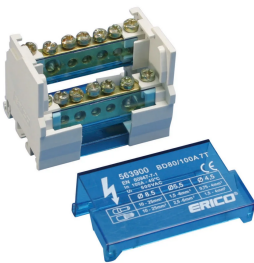

2-poligt distributionsblock, 80/100 A, 1 inkommande & 6 utgående kablar

Data Solutions

KATALOGNUMMER

BD-80-100A

CERTIFIERINGAR

DESIGN

Uppfyller RoHS

Halogenfri

Minimum space for maximum power

Protection cover and insulating screens are transparent

Insulating screen between each row

Easy and safe connections

Wiring with or without terminal

Easily clips onto DIN rail or mounts to panel with screws

Conforms to EN 45545 obtaining an HL3 classification for chapter R23 and HL2 classification for chapter R22

PRODUKTATTRIBUT

Artikelnummer: 563900

Max. märkström, IEC: 100A

Kortsiktig hållström (I_{cw}) 1s: 4.5kA

Höjd (H): 50mm

Bredd (W): 64mm

Enhetsvikt: 0.11kg

Brandklassning: UL® 94V-0

Uppfyller: IEC® 60947-7-1

YTTERLIGARE PRODUKTINFORMATION

Line side and load side number of connections are per pole.

Design Guideline for Distribution Blocks, Power Blocks and Power Terminals										
Derating according to Ambient* Temperature (°C) to maintain working temperature of 85°C										
Ambient Temperature (°C)	30°	35°	40°	45°	50°	55°	60°	65°	70°	75°
Derating Coefficient (d)	1	1	1	0.94	0.88	0.82	0.75	0.67	0.58	0.47
*environment around the terminal blocks inside the enclosure										