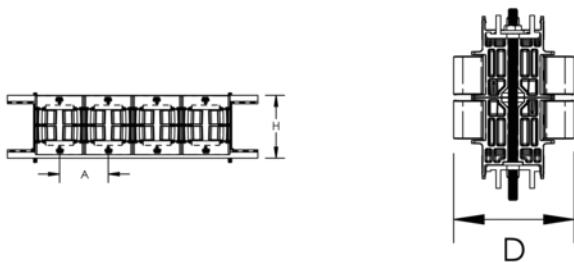

PRODUKTATTRIBUT

Artikelnummer: 508103

Uppfyller: IEC® 60695-2-11 (glödtrådstest 960 °C); IEC® 61439.1; IEC® 61914

Dielektrisk styrka, IEC 61439.1: 3 500 V AC vid 1 min.

Dielektrisk styrka, UL: 1500; 1500

Yta: Elförzinkat

Brandklassning: UL® 94V-0

Halogenfri klassning: IEC® 60754-1

Isoleringsspänning: 1000; 1500

Lågt rökvärde: ISO 5659-2

Material: Glasfiberförstärkt polyamid; Stål

Arbetstemperatur: -40 to 130°C

A.: 100mm

Djup (D): 78.5mm

Höjd (H): 175.5mm

Ledarstorlek: 960 mm²; 1280 mm²; 1810 mm²

Enhetsvikt: 1.52kg

Installationsstandard: AS 3008; BS 7671; CEI 64-8; CSN; DIN VDE 0100; HD 384; IEC® 60364; NBR 5410; NEN 1010; NFC 15-100; NIBT-NIN; NP (2002); ÖNORM; REBT; RGIE-AREI

YTTERLIGARE PRODUKTINFORMATION

Support kit and aluminum profile are sold separately.

When cable tray is used, we recommend installing a Flexbus Support at each extremity, in order to protect the Flexbus Conductor against potential sharp edges of the cable tray.

For ease of installation of the Flexbus Conductors on cable trays, we recommend using cantilever systems in order to have easy and direct access during installation phases.

DIAGRAMS