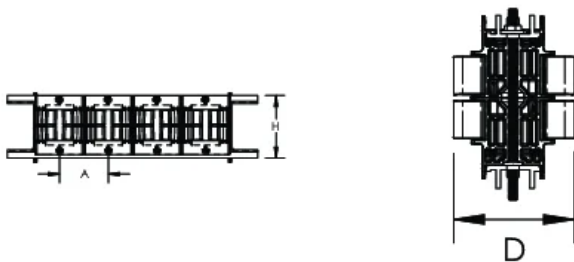

PRODUKTATTRIBUT

Artikelnummer: 508104

Uppfyller: IEC® 60695-2-11 (glödtrådstest 960 °C); IEC® 61439.1; IEC® 61914

Dielektrisk styrka, IEC 61439.1: 3 500 V AC vid 1 min.

Dielektrisk styrka, UL: 1500; 1500

Yta: Elförzinkat

Brandklassning: UL® 94V-0

Halogenfri klassning: IEC® 60754-1

Isoleringsspänning: 1000; 1500

Lågt rökvärde: ISO 5659-2

Material: Glasfiberförstärkt polyamid; Stål

Arbetstemperatur: -40 to 130°C

A.: 100mm

Djup (D): 78.5mm

Höjd (H): 175.5mm

Ledarstorlek: 960 mm²; 1280 mm²; 1810 mm²

Enhetsvikt: 2kg

Installationsstandard: AS 3008; BS 7671; CEI 64-8; CSN; DIN VDE 0100; HD 384; IEC® 60364; NBR 5410; NEN 1010; NFC 15-100; NIBT-NIN; NP (2002); ÖNORM; REBT; RGIE-AREI

YTTERLIGARE PRODUKTINFORMATION

Support kit and aluminum profile are sold separately.

When cable tray is used, we recommend installing a Flexbus Support at each extremity, in order to protect the Flexbus Conductor against potential sharp edges of the cable tray.

For ease of installation of the Flexbus Conductors on cable trays, we recommend using cantilever systems in order to have easy and direct access during installation phases.

DIAGRAMS