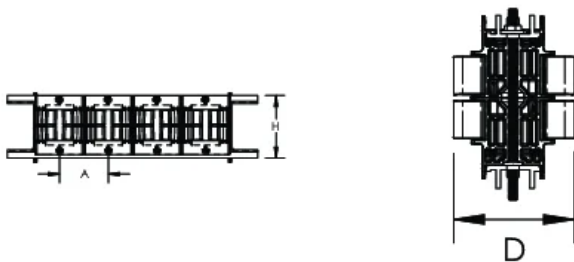

PRODUKTATTRIBUT

Artikelnummer: 508101

Uppfyller: IEC® 60695-2-11 (glödtrådstest 960 °C); IEC® 61439.1; IEC® 61914

Dielektrisk styrka, IEC 61439.1: 3 500 V AC vid 1 min.

Dielektrisk styrka, UL: 1500; 1500

Yta: Elförzinkat

Brandklassning: UL® 94V-0

Halogenfri klassning: IEC® 60754-1

Isoleringsspänning: 1000; 1500

Lågt rökvärde: ISO 5659-2

Material: Glasfiberförstärkt polyamid; Stål

Arbetstemperatur: -40 to 130°C

A.: 87.5mm

Djup (D): 78.5mm

Höjd (H): 123.5mm

Ledarstorlek: 220 mm²; 360 mm²; 545 mm²; 640 mm²

Enhetsvikt: 1.24kg

Installationsstandard: AS 3008; BS 7671; CEI 64-8; CSN; DIN VDE 0100; HD 384; IEC® 60364; NBR 5410; NEN 1010; NFC 15-100; NIBT-NIN; NP (2002); ÖNORM; REBT; RGIE-AREI

YTTERLIGARE PRODUKTINFORMATION

Support kit and aluminum profile are sold separately.

When cable tray is used, we recommend installing a Flexbus Support at each extremity, in order to protect the Flexbus Conductor against potential sharp edges of the cable tray.

For ease of installation of the Flexbus Conductors on cable trays, we recommend using cantilever systems in order to have easy and direct access during installation phases.

DIAGRAMS