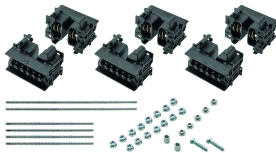

FleXbus Support Kit on Edge 3 Poles, 87.5 mm x 119 mm

Data Solutions

KATALOGNUMMER

FLEXSUPEDG50T

CERTIFIERINGAR

DESIGN

Adjustable clip adapts to support different conductor thicknesses (open/closed position)

Strong, mechanical resistance and short-circuit tested as per IEC 61914 up to 67kA rms – 147kA Peak

Adjustable distance between each conductor (12,5 mm pitch)

Installation side-by-side or on top

For use with 3P configuration

Mounting options for ceiling or wall

Mounting options for different cable trays types

Mounting options for horizontal or vertical orientations

PRODUKTATTRIBUT

Artikelnummer: 508101

Uppfyller: IEC® 60695-2-11 (glödtrådstest 960 °C); IEC® 61439.1; IEC® 61914

Material: Glasfiberförstärkt polyamid; Stål

Arbetstemperatur: -40 to 130°C

A.: 87.5mm

Djup (D): 78.5mm

Höjd (H): 123.5mm

Ledarstorlek: 220 mm²; 360 mm²; 545 mm²; 640 mm²

Enhetsvikt: 1.24kg

Installationsstandard: AS 3008; BS 7671; CEI 64-8; CSN; DIN VDE 0100; HD 384; IEC® 60364; NBR 5410; NEN 1010; NFC 15-100; NIBT-NIN; NP (2002); ÖNORM; REBT; RGIE-AREI