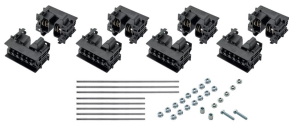

# FleXbus Support Kit on Edge 3 Poles, Neutral, 87.5 mm x 123.5 mm

### KATALOGNUMMER

**FLEXSUPEDG50TN**

### DESIGN

Adjustable clip adapts to support different conductor thicknesses (open/closed position)

Strong, mechanical resistance and short-circuit tested as per IEC 61914 up to 67kA rms – 147kA Peak

Adjustable distance between each conductor (12,5 mm pitch)

Installation side-by-side or on top

For use with 3P configuration

Mounting options for ceiling or wall

Mounting options for different cable trays types

Mounting options for horizontal or vertical orientations