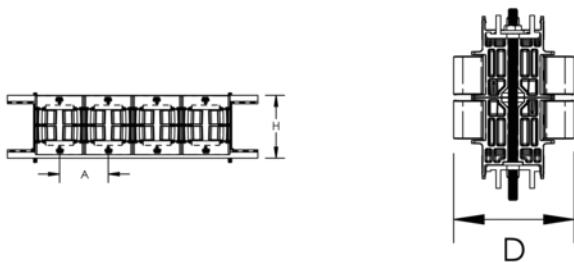

PRODUKTATTRIBUT

Artikelnummer: 508102

Uppfyller: IEC® 60695-2-11 (glödtrådstest 960 °C); IEC® 61439.1; IEC® 61914

Dielektrisk styrka, IEC 61439.1: 3 500 V AC vid 1 min.

Dielektrisk styrka, UL: 1500; 1500

Yta: Elförzinkat

Brandklassning: UL® 94V-0

Halogenfri klassning: IEC® 60754-1

Isoleringsspänning: 1000; 1500

Lågt rökvärde: ISO 5659-2

Material: Glasfiberförstärkt polyamid; Stål

Arbetstemperatur: -40 to 130°C

A.: 87.5mm

Djup (D): 78.5mm

Höjd (H): 123.5mm

Ledarstorlek: 220 mm²; 360 mm²; 545 mm²; 640 mm²

Enhetsvikt: 1.33kg

Installationsstandard: AS 3008; BS 7671; CEI 64-8; CSN; DIN VDE 0100; HD 384; IEC® 60364; NBR 5410; NEN 1010; NFC 15-100; NIBT-NIN; NP (2002); ÖNORM; REBT; RGIE-AREI

YTTERLIGARE PRODUKTINFORMATION

Support kit and aluminum profile are sold separately.

When cable tray is used, we recommend installing a Flexbus Support at each extremity, in order to protect the Flexbus Conductor against potential sharp edges of the cable tray.

For ease of installation of the Flexbus Conductors on cable trays, we recommend using cantilever systems in order to have easy and direct access during installation phases.

DIAGRAMS