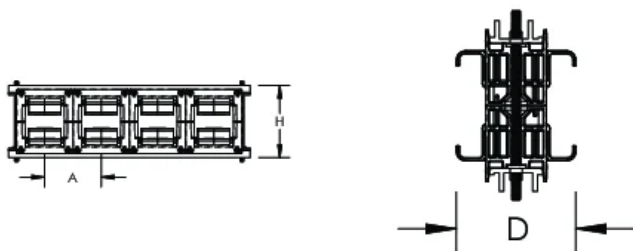

PRODUKTATTRIBUT

Artikelnummer: 508108

Uppfyller: IEC® 60695-2-11 (glödtrådstest 960 °C); IEC® 61439.1; IEC® 61914

Dielektrisk styrka, IEC 61439.1: 3 500 V AC vid 1 min.

Dielektrisk styrka, UL: 1500; 1500

Yta: Elförzinkat

Brandklassning: UL® 94V-0

Halogenfri klassning: IEC® 60754-1

Isoleringsspänning: 1000; 1500

Lågt rökvärde: ISO 5659-2

Material: Glasfiberförstärkt polyamid; Stål

Arbetstemperatur: -40 to 130°C

A.: 138mm

Djup (D): 78.5mm

Höjd (H): 125.5mm

Ledarstorlek: 960 mm²; 1280 mm²; 1810 mm²

Enhetsvikt: 2.31kg

Installationsstandard: AS 3008; BS 7671; CEI 64-8; CSN; DIN VDE 0100; HD 384; IEC® 60364; NBR 5410; NEN 1010; NFC 15-100; NIBT-NIN; NP (2002); ÖNORM; REBT; RGIE-AREI

YTTERLIGARE PRODUKTINFORMATION

Support kit and aluminum profile are sold separately.

When cable tray is used, we recommend installing a Flexbus Support at each extremity, in order to protect the Flexbus Conductor against potential sharp edges of the cable tray.

For ease of installation of the Flexbus Conductors on cable trays, we recommend using cantilever systems in order to have easy and direct access during installation phases.

DIAGRAMS