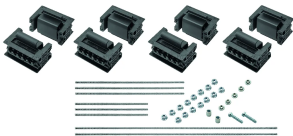

FleXbus Support Kit Flat 3 Poles, Neutral, 87.5 mm x 119.5 mm

Data Solutions

KATALOGNUMMER

FLEXSUPFLA50TN

CERTIFIERINGAR

DESIGN

Adjustable clip adapts to support different conductor thicknesses

Strong, mechanical resistance and short-circuit tested as per IEC 61914 up to 67kA rms – 147kA Peak

Adjustable distance between each conductor (12,5 mm pitch)

Installation side-by-side or on top

For use with 3P configuration

Mounting options for ceiling or wall

Mounting options for different cable trays types

Mounting options for horizontal or vertical orientations

PRODUKTATTRIBUT

Artikelnummer: 508106

Uppfyller: IEC® 60695-2-11 (glödtrådstest 960 °C); IEC® 61439.1; IEC® 61914

Dielektrisk styrka, IEC 61439.1: 3 500 V AC vid 1 min.