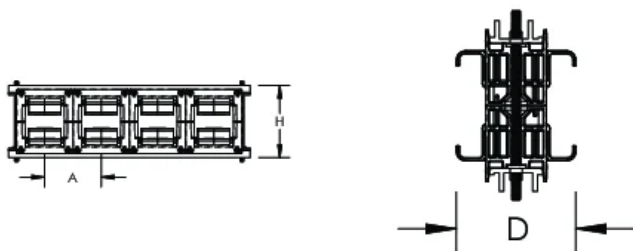

PRODUKTATTRIBUT

Artikelnummer: 508106

Uppfyller: IEC® 60695-2-11 (glödtrådstest 960 °C); IEC® 61439.1; IEC® 61914

Dielektrisk styrka, IEC 61439.1: 3 500 V AC vid 1 min.

Dielektrisk styrka, UL: 1500; 1500

Yta: Elförzinkat

Brandklassning: UL® 94V-0

Halogenfri klassning: IEC® 60754-1

Isoleringsspänning: 1000; 1500

Lågt rökvärde: ISO 5659-2

Material: Glasfiberförstärkt polyamid; Stål

Arbetstemperatur: -40 to 130°C

A.: 87.5mm

Djup (D): 78.5mm

Höjd (H): 119.5mm

Ledarstorlek: 220 mm²; 360 mm²; 545 mm²; 640 mm²

Enhetsvikt: 1.65kg

Installationsstandard: AS 3008; BS 7671; CEI 64-8; CSN; DIN VDE 0100; HD 384; IEC® 60364; NBR 5410; NEN 1010; NFC 15-100; NIBT-NIN; NP (2002); ÖNORM; REBT; RGIE-AREI

YTTERLIGARE PRODUKTINFORMATION

Support kit and aluminum profile are sold separately.

When cable tray is used, we recommend installing a Flexbus Support at each extremity, in order to protect the Flexbus Conductor against potential sharp edges of the cable tray.

For ease of installation of the Flexbus Conductors on cable trays, we recommend using cantilever systems in order to have easy and direct access during installation phases.

DIAGRAMS