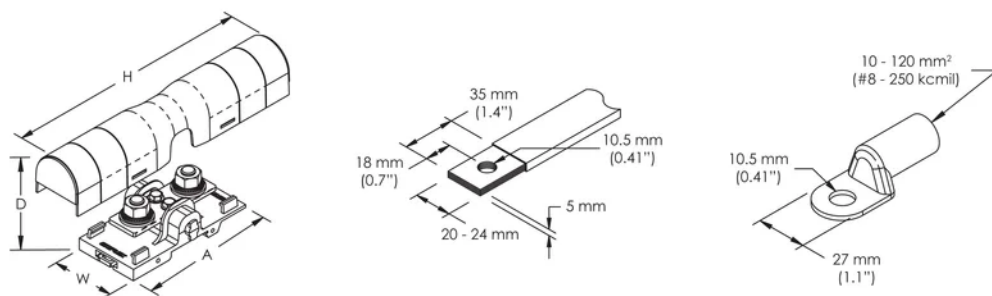

DIAGRAMS

VARNING

nVent produkter ska installeras och användas endast så som anges i nVents bruksanvisning och utbildningsmaterial. Bruksanvisningar är tillgängliga på www.nvent.com och från din nVent kundtjänstrepresentant. Felaktig installation, missbruk, felapplicering eller annan brist i att helt följa nVents instruktioner och varningar kan orsaka att produkten brister, egendomsskador, allvarliga kroppsskador och dödsfall och/eller ogiltigförklara din garanti.

Vårt starka utbud av varumärken:

CADDY ERICO HOFFMAN ILSCO SCHROFF TRACHTE