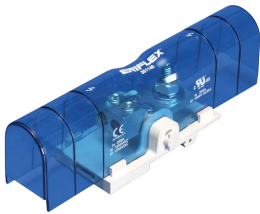

Strömterminal, bricka-till-tunnel, 250 A

Data Solutions

KATALOGNUMMER

SBLT-250

CERTIFIERINGAR

DESIGN

Uppfyller RoHS

Halogenfri

Tinned copper block allows for copper or aluminum conductor connections

Accessible studs and tunnels allow for easy connection of nVent ERIFLEX Flexibar and other conductors

Design allows for visual inspection of conductor and confirmation of connection

Adjustable transparent cover

Modular snap-together blocks for building multi-pole power blocks

Easily clips onto DIN rail or mounts to panel with screws

SBLEC Power Terminals Fixing Accessory required for direct panel mount

PRODUKTATTRIBUT

Artikelnummer: 561140

Material: Koppar; Termoplast

Yta: Förtentat

Max. märkström, IEC: 350A

Max. märkström, UL/CSA: 300A

Kortsiktig hållström (I_{cw}) 1s: 8.4kA

Maximal kortslutningsström (I_{pk}): 30kA