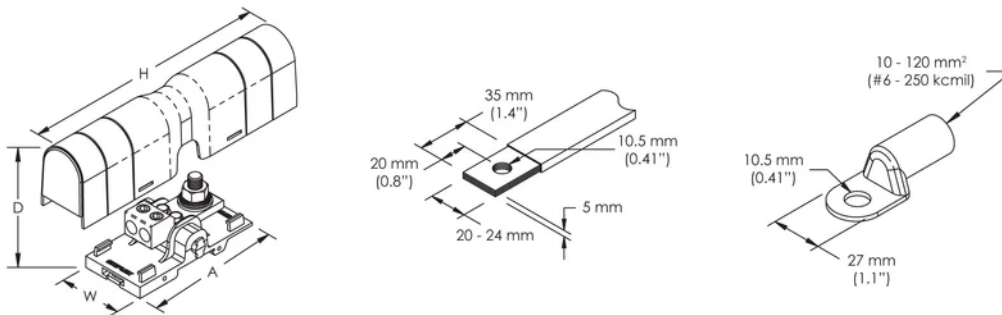

Design Guideline for Distribution Blocks, Power Blocks and Power Terminals

Derating according to Ambient* Temperature (°C) to maintain working temperature of 85°C

Ambient Temperature (°C)	30°	35°	40°	45°	50°	55°	60°	65°	70°	75°
Derating Coefficient (d)	1	1	1	0.94	0.88	0.82	0.75	0.67	0.58	0.47

*environment around the terminal blocks inside the enclosure

DIAGRAMS

VARNING

nVent produkter ska installeras och användas endast så som anges i nVents bruksanvisning och utbildningsmaterial. Bruksanvisningar är tillgängliga på www.nvent.com och från din nVent kundtjänstrepresentant. Felaktig installation, missbruk, felapplicering eller annan brist i att helt följa nVents instruktioner och varningar kan orsaka att produkten brister, egendomsskador, allvarliga kroppsskador och dödsfall och/eller ogiltigförklara din garanti.

Vårt starka utbud av varumärken:

CADDY ERICO HOFFMAN ILSCO SCHROFF TRACHTE