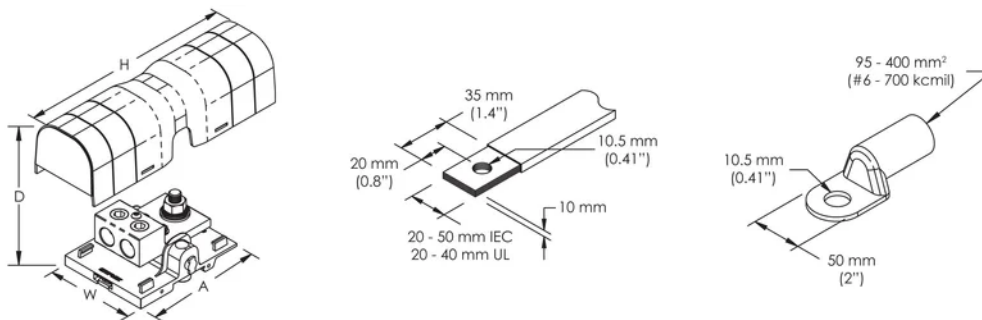

Design Guideline for Distribution Blocks, Power Blocks and Power Terminals

Derating according to Ambient* Temperature (°C) to maintain working temperature of 85°C

Ambient Temperature (°C)	30°	35°	40°	45°	50°	55°	60°	65°	70°	75°
Derating Coefficient (d)	1	1	1	0.94	0.88	0.82	0.75	0.67	0.58	0.47

*environment around the terminal blocks inside the enclosure

DIAGRAMS

VARNING

nVent produkter ska installeras och användas endast så som anges i nVents bruksanvisning och utbildningsmaterial. Bruksanvisningar är tillgängliga på www.nvent.com och från din nVent kundtjänstrepresentant. Felaktig installation, missbruk, felapplicering eller annan brist i att helt följa nVents instruktioner och varningar kan orsaka att produkten brister, egendomsskador, allvarliga kroppsskador och dödsfall och/eller ogiltigförklara din garanti.

Vårt starka utbud av varumärken:

CADDY ERICO HOFFMAN ILSCO SCHROFF TRACHTE