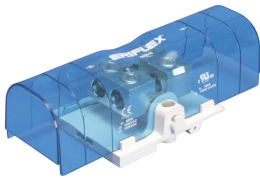

Strömterminal, tunnel-till-tunnel, 500 A

Data Solutions

KATALOGNUMMER

SBTT-500

CERTIFIERINGAR

DESIGN

Uppfyller RoHS

Halogenfri

Tinned copper block allows for copper or aluminum conductor connections

Accessible tunnels allow for easy connection of wire

Design allows for visual inspection of conductor and confirmation of connection

Voltage detection and measurement connection

Adjustable transparent cover

Modular snap-together blocks for building multi-pole power blocks

Easily clips onto DIN rail or mounts to panel with screws

SBLEC Power Terminals Fixing Accessory required for direct panel mount

PRODUKTATTRIBUT

Artikelnummer: 561145

Material: Koppar; Termoplast

Yta: Förtentat

Max. märkström, IEC: 750A

Max. märkström, UL/CSA: 500A

Kortsiktig hållström (Icw) 1s: 28.8kA

Maximal kortslutningsström (Ipk): 52kA