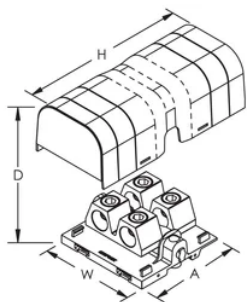

DIAGRAMS

VARNING

---

nVent produkter ska installeras och användas endast så som anges i nVents bruksanvisning och utbildningsmaterial. Bruksanvisningar är tillgängliga på www.nvent.com och från din nVent kundtjänstrepresentant. Felaktig installation, missbruk, felapplicering eller annan brist i att helt följa nVents instruktioner och varningar kan orsaka att produkten brister, egendomsskador, allvarliga kroppsskador och dödsfall och/eller ogiltigförklara din garanti.

Vårt starka utbud av varumärken:

CADDY ERICO HOFFMAN ILSCO SCHROFF TRACHTE