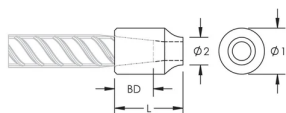

Skendjup (BD): 19mm

Enhetsvikt: 0.06 kg

Utformad för att möta: AASHTO;ABNT NBR 8548:1984;ACI 318 typ 1 (125 % angivet utbyte);ACI 318 typ 2 (angiven draghållfasthet);ACI 349;ACI 359;AS3600

Antal i förpackningen: 285

YTTERLIGARE PRODUKTINFORMATION

Bar dimensions and weights listed may vary by region. Coupler sizes not shown may be available by special order. Contact your nVent LENTON representative for more information.

The design of the weld, the selection of electrode, and other relevant choices depend on the chemical and physical properties of the structural steel to which the couplers are welded. Engineers who design assemblies should adhere to all appropriate regulations.

DIAGRAMS

VARNING

nVent produkter ska installeras och användas endast så som anges i nVents bruksanvisning och utbildningsmaterial. Bruksanvisningar är tillgängliga på www.nvent.com och från din nVent kundtjänstrepresentant. Felaktig installation, missbruk, felapplicering eller annan brist i att helt följa nVents instruktioner och varningar kan orsaka att produkten brister, egendomsskador, allvarliga kroppsskador och dödsfall och/eller ogiltigförklara din garanti.

North America

+1.800.753.9221

Option 1 – Customer Care

Option 2 – Technical

Support

Europe

Netherlands:

+31 800-0200135

France:

+33 800 901 793

Europe

Germany:

800 1890272

Other Countries:

+31 13 5835404