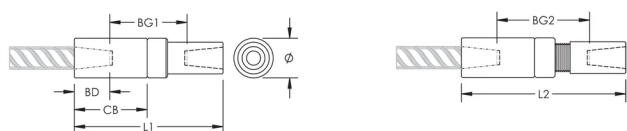

Skenavstånd 1 (BG1): 89mm

Skenavstånd 2 (BG2): 100mm

Kopplingsstomme (CB): 86mm

Enhetsvikt: 1.32 kg

Utformad för att möta: AASHTO;ABNT NBR 8548:1984;ACI 318 typ 1 (125 % angivet utbyte);ACI 318 typ 2 (angiven draghållfasthet);ACI 349;ACI 359;AS3600

Antal i förpackningen: 16

YTTERLIGARE PRODUKTINFORMATION

Bar dimensions and weights listed may vary by region. Coupler sizes not shown may be available by special order. Contact your nVent LENTON representative for more information.

DIAGRAMS

VARNING

nVent produkter ska installeras och användas endast så som anges i nVents bruksanvisning och utbildningsmaterial. Bruksanvisningar är tillgängliga på www.nvent.com och från din nVent kundtjänstrepresentant. Felaktig installation, missbruk, felapplicering eller annan brist i att helt följa nVents instruktioner och varningar kan orsaka att produkten brister, egendomsskador, allvarliga kroppsskador och dödsfall och/eller ogiltigförklara din garanti.

North America

+1.800.753.9221

Option 1 – Customer Care

Option 2 – Technical

Support

Europe

Netherlands:

+31 800-0200135

France:

+33 800 901 793

Europe

Germany:

800 1890272

Other Countries:

+31 13 5835404

APAC

Shanghai:

+ 86 21 2412 1618/19

Sydney:

+61 2 9751 8500

Vårt starka utbud av varumärken:

CADDY

ERICO

HOFFMAN

ILSCO

SCHROFF

TRACHTE