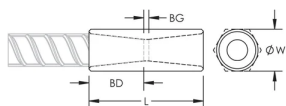

YTTERLIGARE PRODUKTINFORMATION

Bar dimensions and weights listed may vary by region. Coupler sizes not shown may be available by special order. Contact your nVent LENTON representative for more information.

Suffix "EE" has been added to some part numbers to clarify design version among regions.

DIAGRAMS

VARNING

---

nVent produkter ska installeras och användas endast så som anges i nVents bruksanvisning och utbildningsmaterial. Bruksanvisningar är tillgängliga på www.nvent.com och från din nVent kundtjänstrepresentant. Felaktig installation, missbruk, felapplicering eller annan brist i att helt följa nVents instruktioner och varningar kan orsaka att produkten brister, egendomsskador, allvarliga kroppsskador och dödsfall och/eller ogiltigförklara din garanti.

North America

+1.800.753.9221

Option 1 – Customer Care

Option 2 – Technical

Support

Europe

Netherlands:

+31 800-0200135

France:

+33 800 901 793

Europe

Germany:

800 1890272

Other Countries:

+31 13 5835404