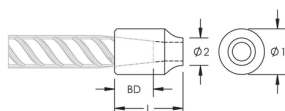

YTTERLIGARE PRODUKTINFORMATION

Bar dimensions and weights listed may vary by region. Coupler sizes not shown may be available by special order. Contact your nVent LENTON representative for more information.

The design of the weld, the selection of electrode, and other relevant choices depend on the chemical and physical properties of the structural steel to which the couplers are welded. Engineers who design assemblies should adhere to all appropriate regulations.

Suffix "EE" has been added to some part numbers to clarify design version among regions.

DIAGRAMS

VARNING

---

nVent produkter ska installeras och användas endast så som anges i nVents bruksanvisning och utbildningsmaterial. Bruksanvisningar är tillgängliga på www.nvent.com och från din nVent kundtjänstrepresentant. Felaktig installation, missbruk, felapplicering eller annan brist i att helt följa nVents instruktioner och varningar kan orsaka att produkten brister, egendomsskador, allvarliga kroppsskador och dödsfall och/eller ogiltigförklara din garanti.

North America

+1.800.753.9221
Option 1 – Customer Care
Option 2 – Technical
Support

Europe

Netherlands:
+31 800-0200135
France:
+33 800 901 793

Europe

Germany:
800 1890272
Other Countries:
+31 13 5835404