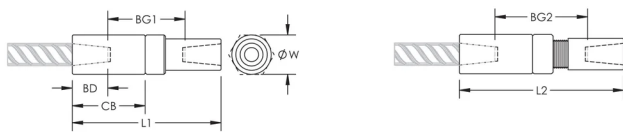

Kopplingsstomme (CB): 157mm

Enhetsvikt: 9.32 kg

Utformad för att möta: AASHTO;ABNT NBR 8548:1984;ACI 318 typ 1 (125 % angivet utbyte);ACI 318 typ 2 (angiven draghållfasthet);ACI 349;ACI 359;AS3600

YTTERLIGARE PRODUKTINFORMATION

Bar dimensions and weights listed may vary by region. Coupler sizes not shown may be available by special order. Contact your nVent LENTON representative for more information.

Suffix "EE" has been added to some part numbers to clarify design version among regions.

DIAGRAMS

VARNING

nVent produkter ska installeras och användas endast så som anges i nVents bruksanvisning och utbildningsmaterial. Bruksanvisningar är tillgängliga på www.nvent.com och från din nVent kundtjänstrepresentant. Felaktig installation, missbruk, felapplicering eller annan brist i att helt följa nVents instruktioner och varningar kan orsaka att produkten brister, egendomsskador, allvarliga kroppsskador och dödsfall och/eller ogiltigförklara din garanti.

North America

+1.800.753.9221

Option 1 – Customer Care

Option 2 – Technical

Support

Europe

Netherlands:

+31 800-0200135

France:

+33 800 901 793

Europe

Germany:

800 1890272

Other Countries:

+31 13 5835404

APAC

Shanghai:

+ 86 21 2412 1618/19

Sydney:

+61 2 9751 8500

Vårt starka utbud av varumärken:

CADDY

ERICO

HOFFMAN

ILSCO

SCHROFF

TRACHTE