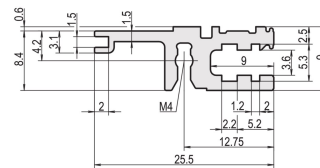

Horisontell skena, bak, typ L-VT, Belysning, 20 HP

KATALOGNUMMER

34560-620

Combinations of horizontal rails and side panels

	AluRail 10	AluRail 15	AluRail 20	AluRail 25
AluRail 10	-	+	+	+
AluRail 15	+	+	+	+
AluRail 20	+	+	-	-
AluRail 25	+	+	-	-

+ = can be combined   - = combination not recommended

+ = suitable for lighting   - = not suitable for lighting

AluRail 10: 10mm wide, 10mm high
AluRail 15: 15mm wide, 15mm high
AluRail 20: 20mm wide, 20mm high
AluRail 25: 25mm wide, 25mm high

Den horisontella skenan, typ VT, möjliggör direkt montering av ett bakplan.

CERTIFIERINGAR

DESIGN

För direkt montering på bakplan

Infälld installation för låga mekaniska krav (L-VT)

Montering upptill och nedtill

Aluminium extrudering, anodiserad yta, ledande kontaktyta