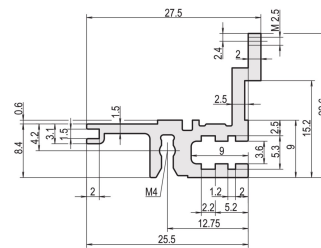

## KATALOGNUMMER

**34560-884**

Combinations of horizontal rails and side panels

\* = can be combined    \*\* = combination not recommended

AluRail 1.0	-	+	+	+
AluRail 1.5	+	+	+	+
AluRail 2.0	+	+	-	-
Horizontal rail				
Side panel	Light 1.0	Light 1.5	Light 2.0	Light 2.5