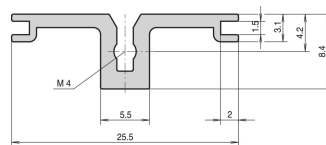

Horisontell skena bak, typ AB för bakre i/O-kortstyrningar, 1000 mm

KATALOGNUMMER

34561-501

Combinations of horizontal rails and side panels

„+“ can be combined, „-“ combination not recommended

| | | | | |
|-------------|-------------|-------------|-------------|-------------|
| | Subrack 1.0 | Subrack 1.5 | Subrack 2.0 | Subrack 2.5 |
| Subrack 1.0 | - | + | + | + |
| Subrack 1.5 | + | + | + | + |
| Subrack 2.0 | + | + | - | - |
| Subrack 2.5 | | | | |
| Side panel | Light 1.0 | Dark 1.0 | Heavy 1.0 | Rugged 1.0 |