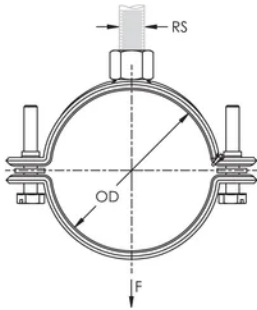

?? (OD): 20.0 - 21.3 mm

??? (RS): M10

?? (W): 30 mm

?? (T): 1.5 mm

????: 1125N

?