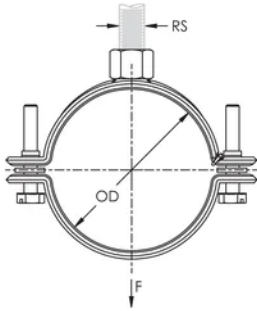

NB/DN: 20

?? (OD): 25.0 - 26.9 mm

??? (RS): M10

?? (W): 30 mm

?? (T): 1.5 mm

????: 1125N

?