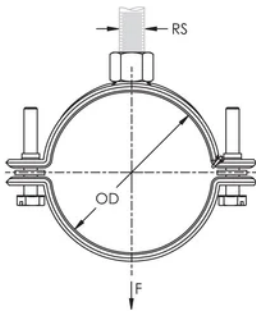

?? (W): 30 mm

?? (T): 1.5 mm

????: 1125N

?