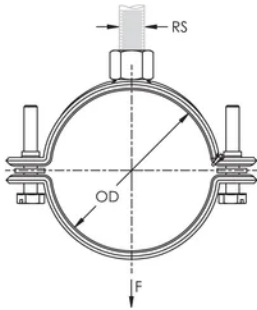

?? (OD): 40.0 - 42.4 mm

??? (RS): M10

?? (W): 30 mm

?? (T): 1.5 mm

????: 1125N

?