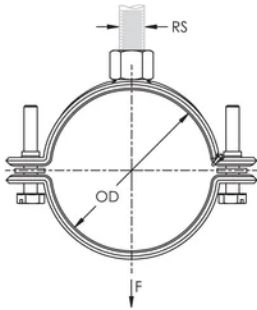

?? (OD): 48.3 - 50 mm

??? (RS): M10

?? (W): 30 mm

?? (T): 2 mm

????: 1725N

?