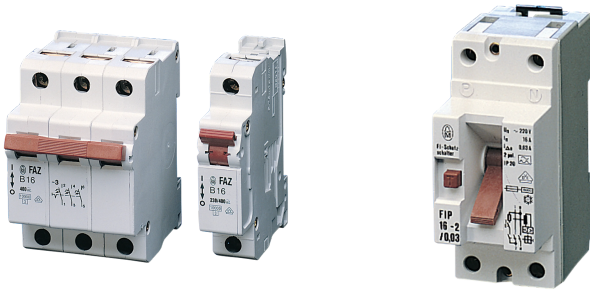

DIN 43880 

1 x 16 A

Data Solutions

???

20119-355

GFCI breaker robust with test and reset buttons to protect against ground faults, offering full protection against ground faults. Schroff GFCI Circuit breakers fit into 19" distribution box or small distribution module.

??

??

Snaps onto DIN profile rail

For fitting into 19" distribution box or small distribution module

????

????: ????

????: 1

?: 17.7mm