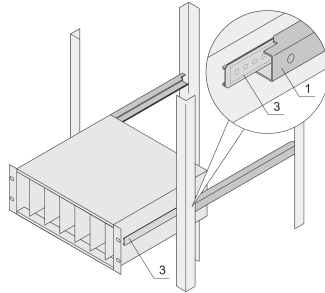

Varistar  **900 mm**

Data Solutions

???

24562-467

Telescopic slides with guiding profile for fitting in cabinets with 25 kg load capacity.

??

??

For mounting 84 HP wide subracks in the 19" plane

Loading capacity: 25 kg per pair

The guiding profile (1) is matched to the fixing dimension in the cabinet (it is bolted to the 19" profile of the cabinet); the adaptor Rail (3) is matched to the depth and fixing dimension on the subrack (it is inserted into the guiding profile like a telescopic slide)