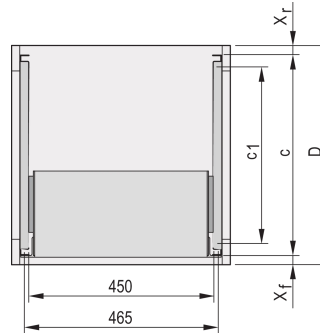

Varistar  **900 mm**

Data Solutions

???

24562-467

Telescopic slides with guiding profile for fitting in cabinets with 25 kg load capacity.

??

??

For mounting 84 HP wide subracks in the 19" plane

Loading capacity: 25 kg per pair

The guiding profile (1) is matched to the fixing dimension in the cabinet (it is bolted to the 19" profile of the cabinet); the adaptor Rail (3) is matched to the depth and fixing dimension on the subrack (it is inserted into the guiding profile like a telescopic slide)