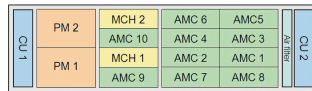

MTCA.0
Size AMC

10 Single Full-
3 U 84 HP

???

11850-011