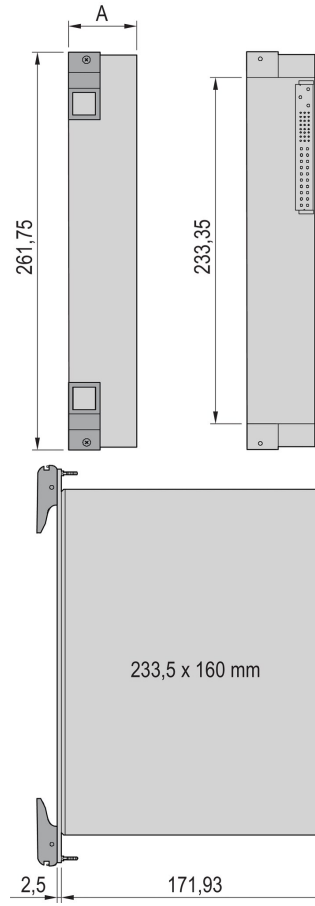

Pluggable 19" Power Supply with P47 connector, for CompactPCI applications.

??

??

P47 ??? CompactPCI ??