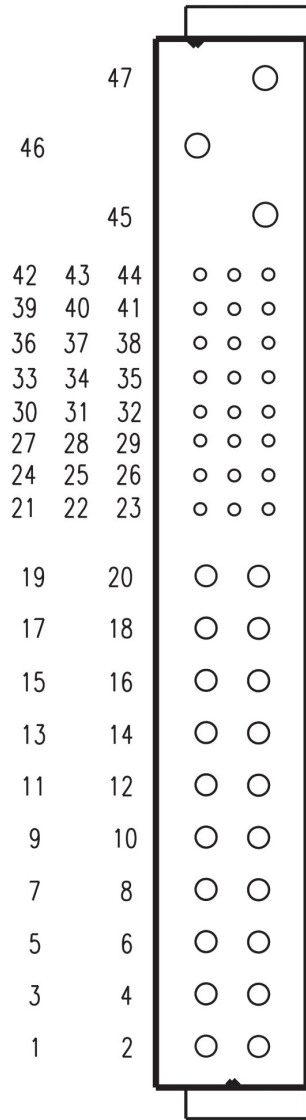

Pluggable 19" Power Supply with P47 connector, for CompactPCI applications.

??

??

P47 ??? CompactPCI ??