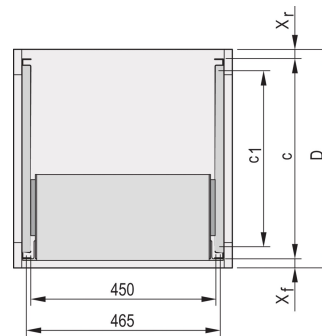

□□□□ C □□□□□□□□
Varistar □ **800 mm**

???

24562-466

Telescopic slides with guiding profile for fitting in cabinets with 25 kg load capacity.

??

??

For mounting 84 HP wide subracks in the 19" plane

Loading capacity: 25 kg per pair

The guiding profile (1) is matched to the fixing dimension in the cabinet (it is bolted to the 19" profile of the cabinet); the adaptor Rail (3) is matched to the depth and fixing dimension on the subrack (it is inserted into the guiding profile like a telescopic slide)