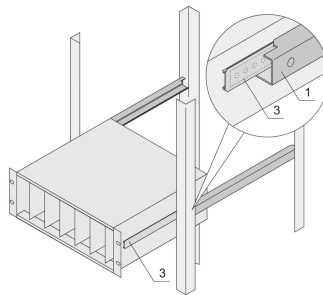

□□□□ C □□□□□□□□
Varistar □ **800 mm**

???

24562-466

Telescopic slides with guiding profile for fitting in cabinets with 25 kg load capacity.

??

??

For mounting 84 HP wide subracks in the 19" plane

Loading capacity: 25 kg per pair

The guiding profile (1) is matched to the fixing dimension in the cabinet (it is bolted to the 19" profile of the cabinet); the adaptor Rail (3) is matched to the depth and fixing dimension on the subrack (it is inserted into the guiding profile like a telescopic slide)