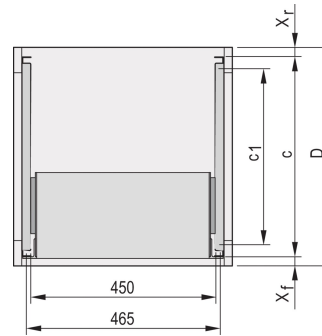

□□□□ C □□□□□□□□
Varistar □ 1000 mm

???

24562-468

Telescopic slides with guiding profile for fitting in cabinets with 25 kg load capacity.

??

??

For mounting 84 HP wide subracks in the 19" plane

Loading capacity: 25 kg per pair

The guiding profile (1) is matched to the fixing dimension in the cabinet (it is bolted to the 19" profile of the cabinet); the adaptor Rail (3) is matched to the depth and fixing dimension on the subrack (it is inserted into the guiding profile like a telescopic slide)