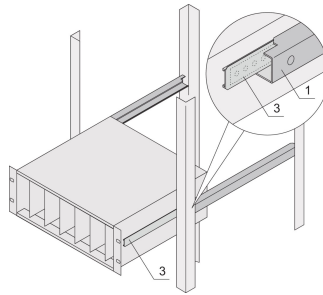

□□□□ C □□□□□□□□
Varistar □ 1000 mm

???

24562-468

Telescopic slides with guiding profile for fitting in cabinets with 25 kg load capacity.

??

??

For mounting 84 HP wide subracks in the 19" plane

Loading capacity: 25 kg per pair

The guiding profile (1) is matched to the fixing dimension in the cabinet (it is bolted to the 19" profile of the cabinet); the adaptor Rail (3) is matched to the depth and fixing dimension on the subrack (it is inserted into the guiding profile like a telescopic slide)