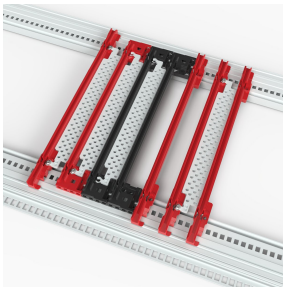

AirBender 4HP 160mm, 10 70%

???

24563-040

nVent SCHROFF AirBender 4HP 160mm, 10 70%
85%

??

AirBender 4HP 85%

70% AirBender

?? nVent SCHROFF

????

????PRO (Air bender and CassettePRO cannot be used together in the same slot).

????

???: ???

???: EuropacPRO; RatiopacPRO; RatiopacPRO AIR; CompacPRO; PropacPRO; Inpac

?: ??; ??; ??

???: 4HP

?: 160mm