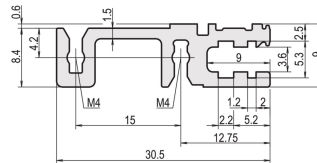

H-VT 

1000 mm

???

34560-701

Combinations of horizontal rails and side panels

	+	-	-	-
Aluminum rail	+	+	+	+
Aluminum rail	+	+	+	+
Aluminum rail	+	+	+	+
Horizontal rail	+	+	-	-
Side panel	+	+	-	-

Legend: + combination can be combined, - combination not recommended