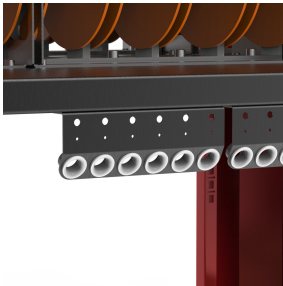

Cable guidance bracket, CSB02

Mild steel brackets help you organize and route wiring equipment in a secure, controlled cable management system to optimize the performance of your wire processing machine. The cable guidance bracket can guide up to six cables, and can be installed directly on the CS1000 Cable Storage Frame.

??

Description: These mild steel brackets can be fitted directly onto the CS1000 Cable Storage Frame, and can guide up to six cables per bracket.

Pack quantity: 1 piece (Scope of delivery: Cable guidance bracket 1 piece; Cable guides 6 pieces.)

Material: Mild steel; RAL 7024 powder coating