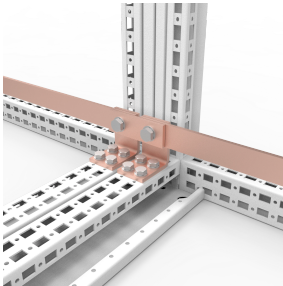

# PE Pen Bracket, ECK

Prefabricated support bracket, designed and tested with nVent HOFFMAN enclosures.

??

**Description:** Copper bracket to support the fixation of ECB-bars. The bracket is fixated directly to the frame.

**Material:** Copper.

**Delivery:** 2 pcs. of brackets with fixation material.