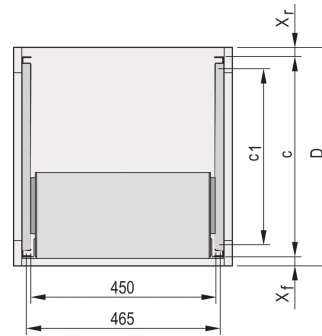

Novastar 800 mm

???

24562-474

Telescopic slides with guiding profile for fitting in cabinets with 25 kg load capacity.

??

??

For mounting 84 HP wide subracks in the 19" plane

Loading capacity: 25 kg per pair

The guiding profile (1) is matched to the fixing dimension in the cabinet (it is bolted to the 19" profile of the cabinet); the adaptor Rail (3) is matched to the depth and fixing dimension on the subrack (it is inserted into the guiding profile like a telescopic slide)