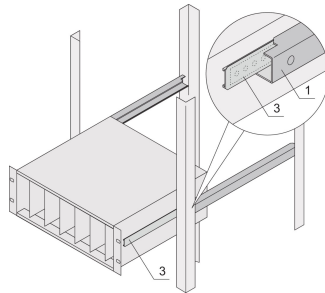

Novastar 800 mm

???

24562-474

Telescopic slides with guiding profile for fitting in cabinets with 25 kg load capacity.

??

??

For mounting 84 HP wide subracks in the 19" plane

Loading capacity: 25 kg per pair

The guiding profile (1) is matched to the fixing dimension in the cabinet (it is bolted to the 19" profile of the cabinet); the adaptor Rail (3) is matched to the depth and fixing dimension on the subrack (it is inserted into the guiding profile like a telescopic slide)